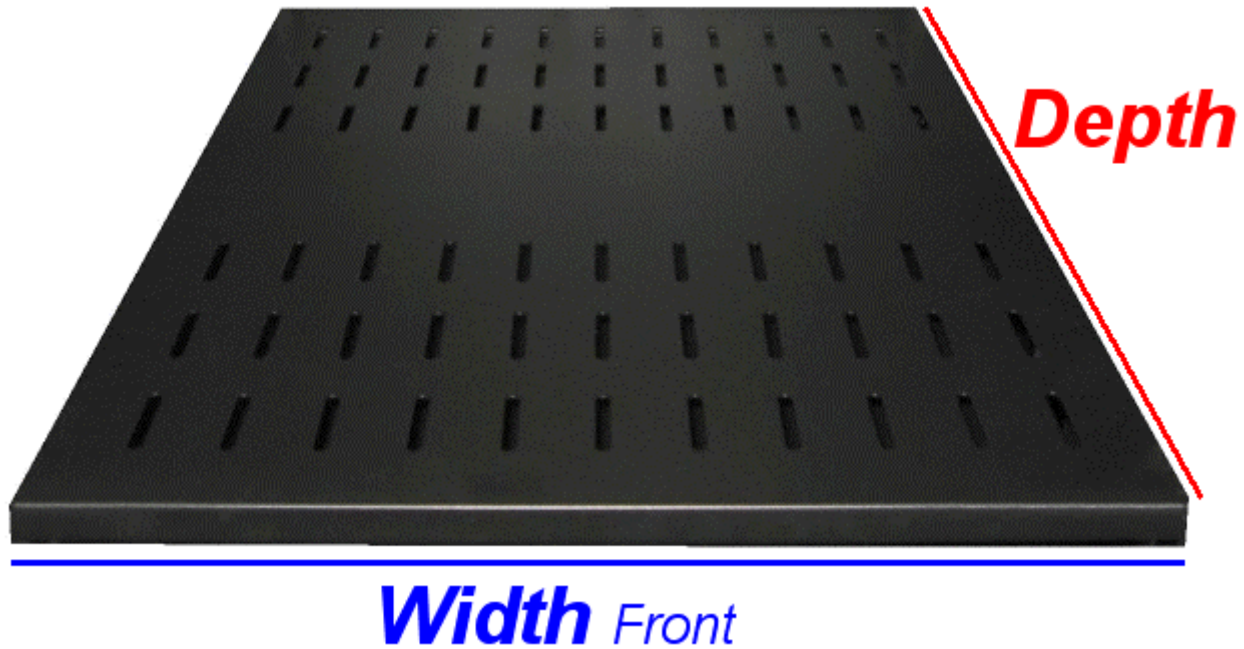

Equipment Shelf (Vented)(19-inch & 24-inch Standard)

Order Code	Shelf Width Standard	Width (mm)	Depth (mm)	Color Code

19-inch Equipment Shelf				
ESV1950G	19-Inch Standard	450	500	Grey
ESV1950B	19-Inch Standard	450	500	Black
ESV1960G	19-Inch Standard	450	600	Grey
ESV1960B	19-Inch Standard	450	600	Black
ESV1970G	19-Inch Standard	450	700	Grey
ESV1970B	19-Inch Standard	450	700	Black

24-inch Equipment Shelf				
ESV2450G	24-Inch Standard	600	500	Grey
ESV2450B	24-Inch Standard	600	500	Black
ESV2460G	24-Inch Standard	600	600	Grey
ESV2460B	24-Inch Standard	600	600	Black
ESV2470G	24-Inch Standard	600	700	Grey
ESV2470B	24-Inch Standard	600	700	Black

Shelf Customizing Available. Just provide us with the Width and Depth you require.