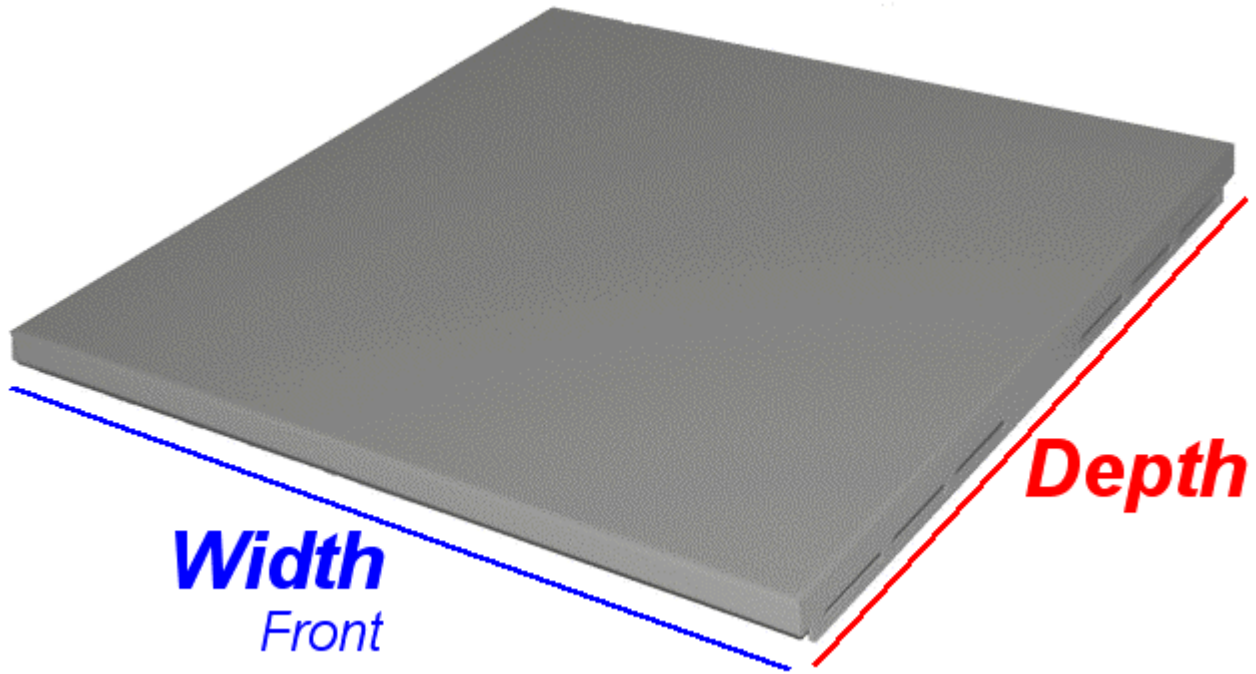

## Equipment Shelf (19-inch & 24-inch Standard)

Order Code	Shelf Width Standard	Width (mm)	Depth (mm)	Color Code
------------	----------------------	------------	------------	------------

19-inch Equipment Shelf				
ESN1950G	19-Inch Standard	450	500	Grey
ESN1950B	19-Inch Standard	450	500	Black
ESN1960G	19-Inch Standard	450	600	Grey
ESN1960B	19-Inch Standard	450	600	Black
ESN1970G	19-Inch Standard	450	700	Grey
ESN1970B	19-Inch Standard	450	700	Black

24-inch Equipment Shelf				
ESN2450G	24-Inch Standard	600	500	Grey
ESN2450B	24-Inch Standard	600	500	Black
ESN2460G	24-Inch Standard	600	600	Grey
ESN2460B	24-Inch Standard	600	600	Black
ESN2470G	24-Inch Standard	600	700	Grey
ESN2470B	24-Inch Standard	600	700	Black